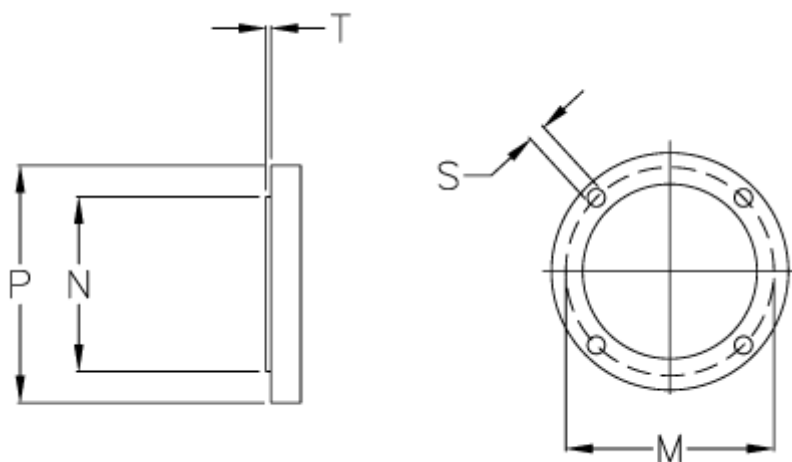

Data Sheet

Article number: 259611203141

Description: Flange B14
for Bonfiglioli motor size BN 112

Measures

M = 130

N = 110

P = 160

S = M8

Size = BN 112 B14

T = 3.5